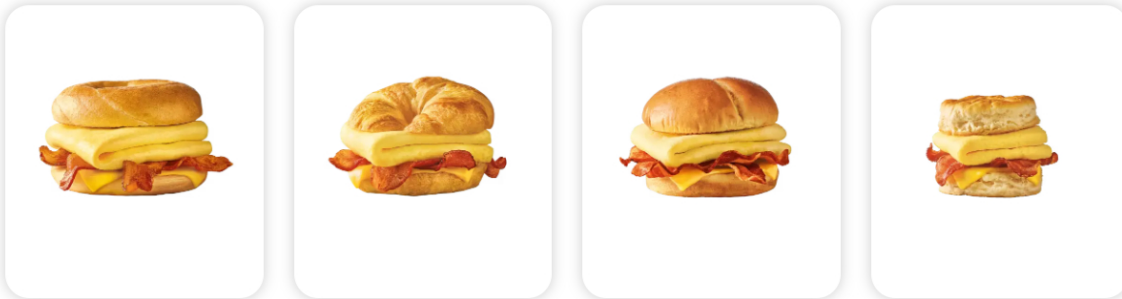

Item	Price	Calories
French Toast Sticks	$2.99	570
Bacon Breakfast Toaster	$3.89	480
Sausage Breakfast Toaster	$3.89	580
Cinnabon Cinnasnacks	$2.90	340 – 570
Bacon, Egg, and Cheese CroisSONIC	$3.99	480
Sausage, Egg, and Cheese CroisSONIC	$3.99	630

Sonic Breakfast Menu Items with Prices and Calories